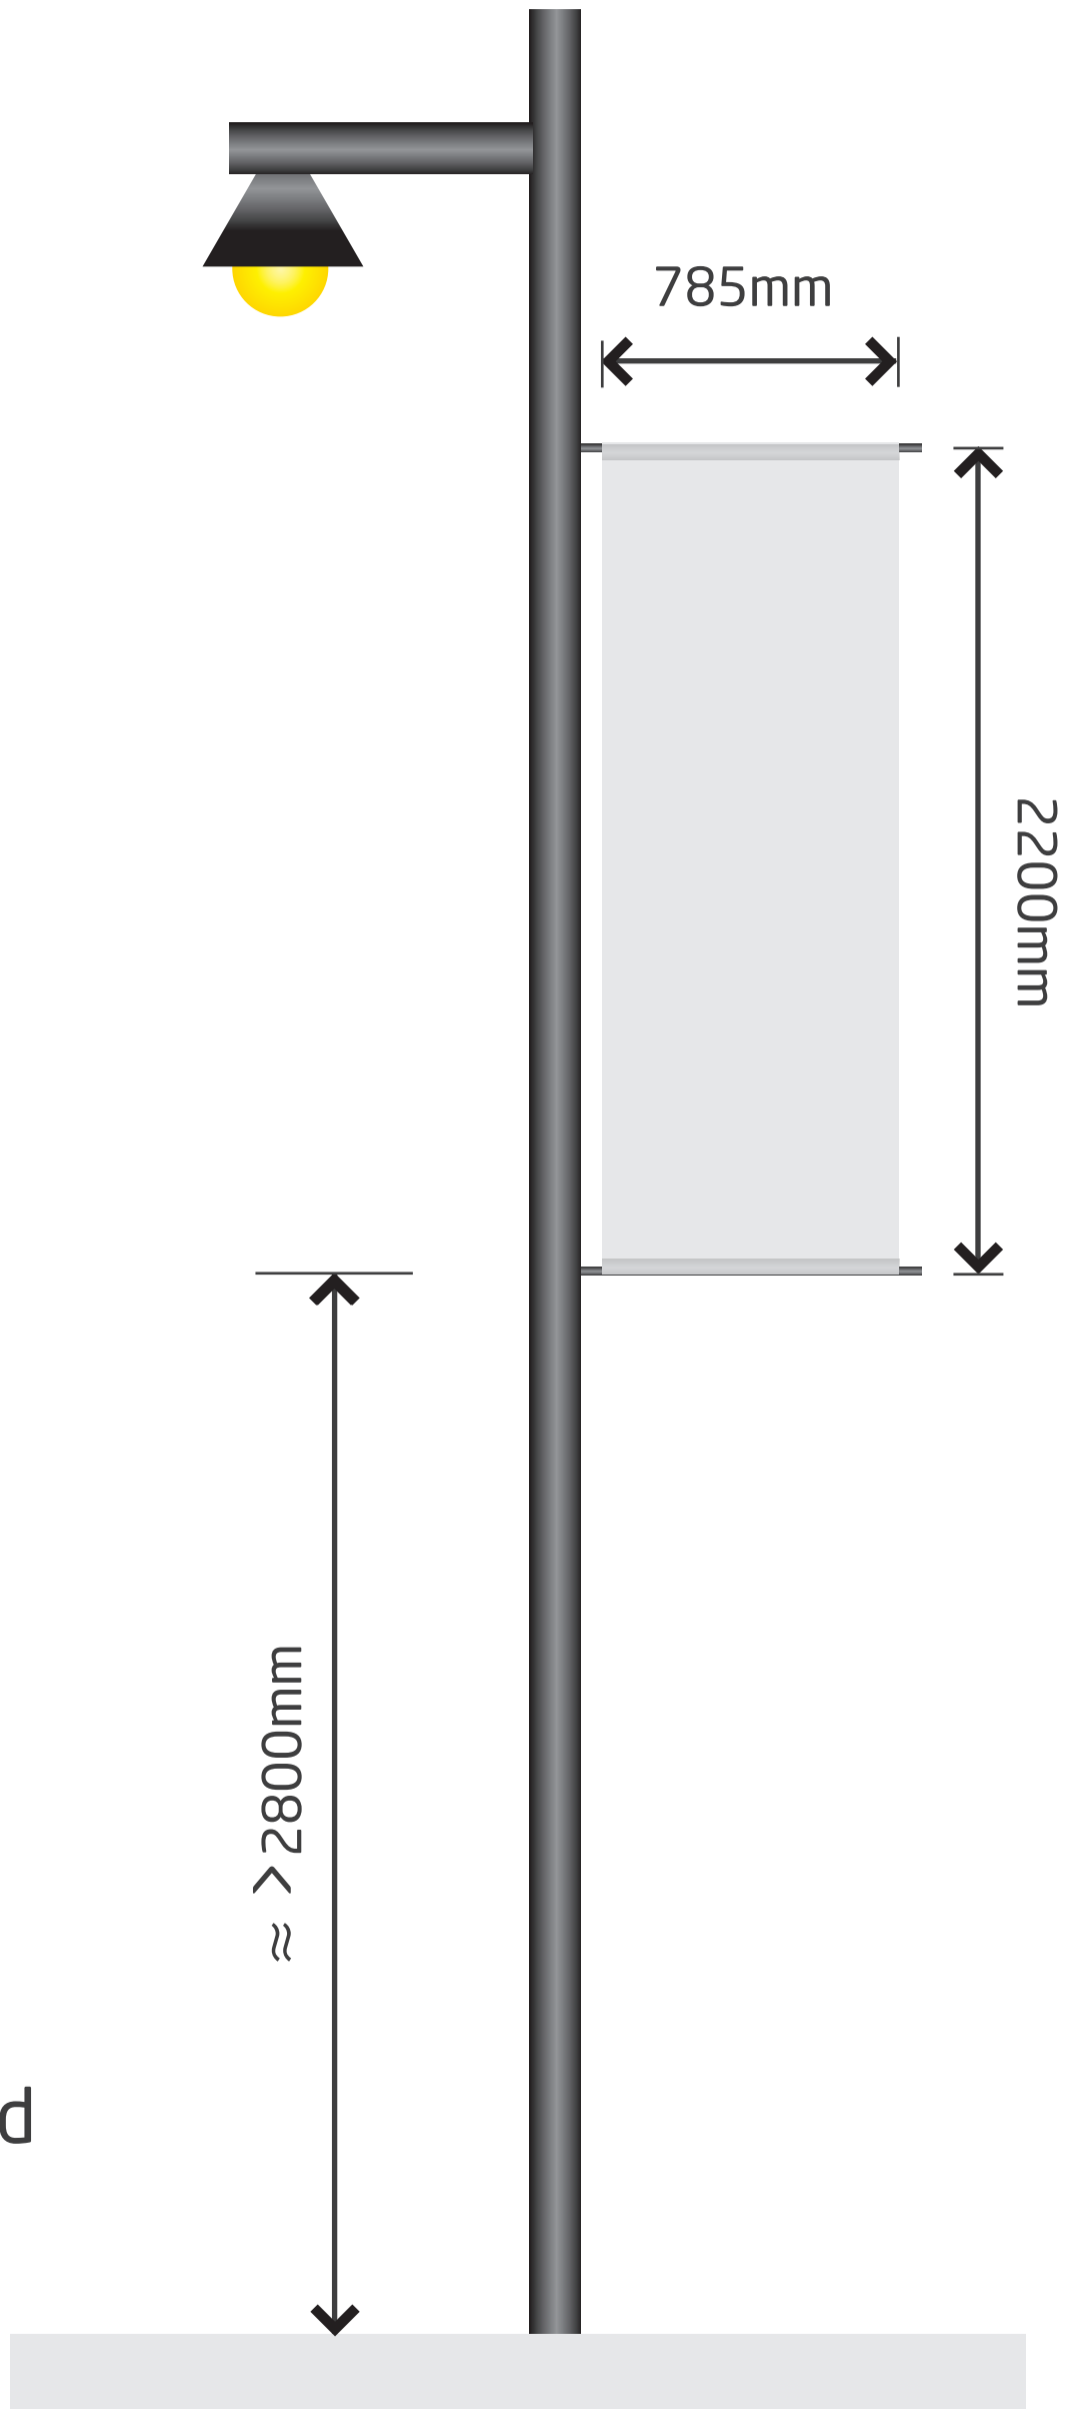

Banner size:

W: 785mm

H: 2200mm

Lower Banner Arm

≈ > 2.8m above ground

* The document has been drawn at 5% scale.